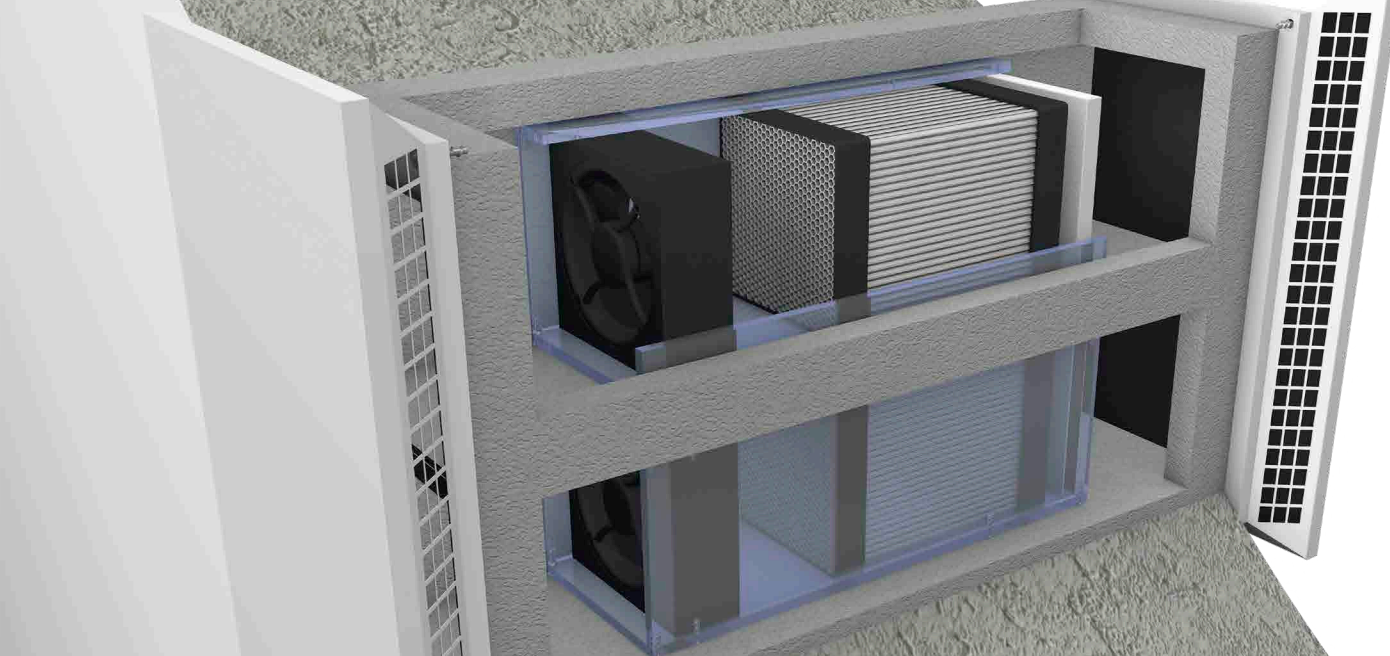

Systemaufbau System setup

ROHBAU-SET
SHELL SET

INSTALLATIONS-SET
INSTALLATIONS-SET

AUSSENHAUBE
OUTER HOOD

INNENBLLENDE
INTERIOR PANEL

AIRUNIT SOLUS 2.0

AIRUNIT GEMINI

Pouzdra | Shell-sets